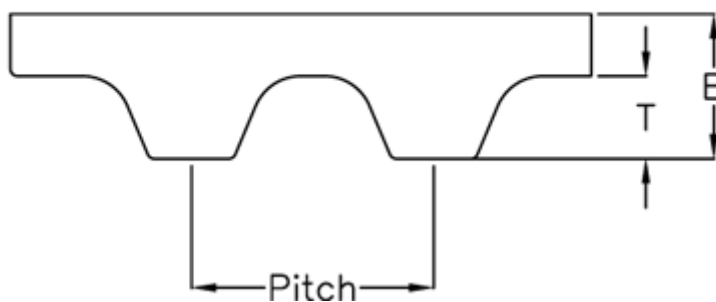

Article number: 602776220941

Description: Gates Timing Belt Synchropower PU 6 T5 940

Measures

Height B mm	= 2.2
Height T mm	= 1.2
Length	= 940
Number of teeth	= 188
Pitch	= 5
Type	= PU 6 T5 940
Width	= 6